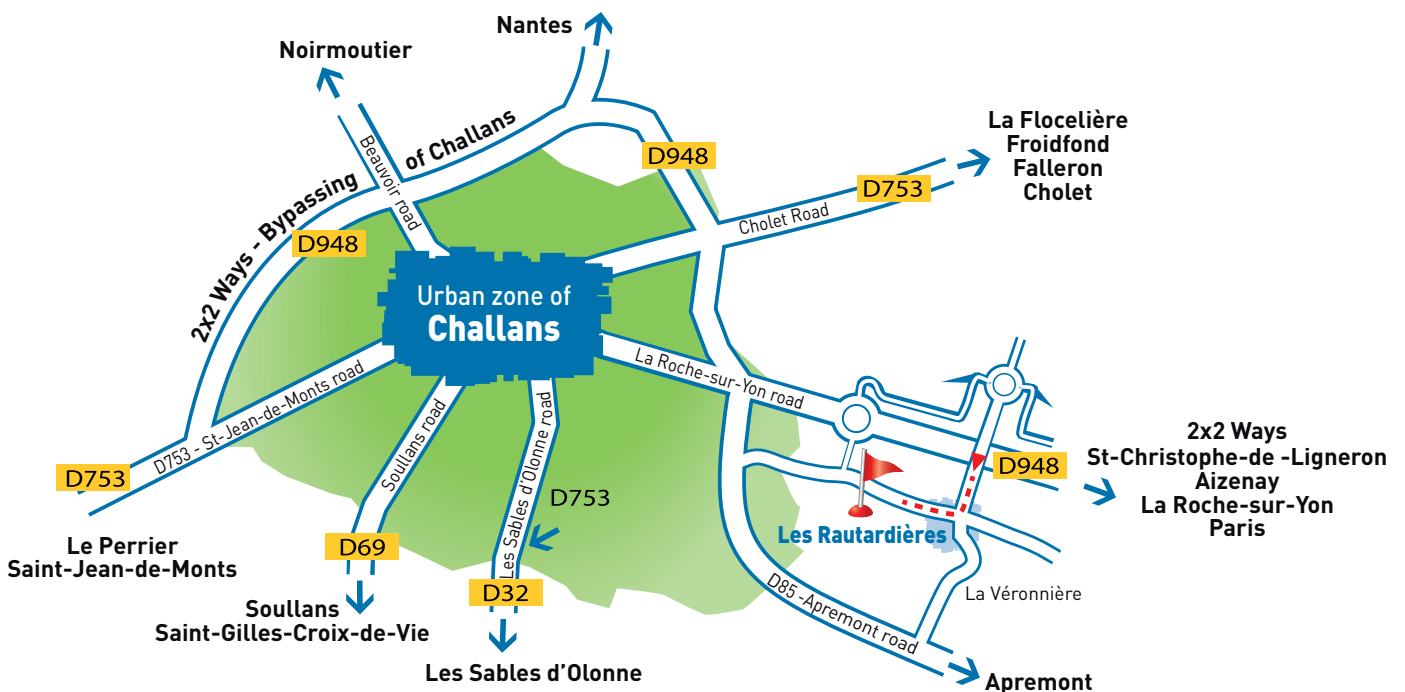

Notes .....

.....

.....

.....

.....

.....

Adresse : La Maison de Brigitte - Les Rautardières - FR85300 CHALLANS
Téléphone : Fixe +33 (0)2 51 93 20 46 - Portable +33 (0)7 71 16 02 33, (0)6 22 60 79 04
Mail : contact@lamaisondebrigitte.com - **Site :** www.lamaisondebrigitte.com